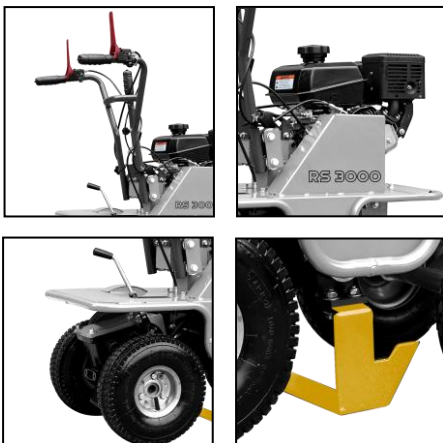

RS-3000

*Sod cutter
with petrol engine*

PRODUCT-INFORMATION

Technical Data

RS-3000

Engine	4-stroke OHV-petrol engine
Displacement	212 cm ³
Engine power, max.	4,4 kW at 3.600 rpm
Gasoline	Unleaded petrol
Gasoline tank capacity	3,0 Liter
Oil tank capacity	0,6 Liter
Starting	Recoil starter
Blade	1
cutting width (mm)	300 mm
cutting depth adjustment	Manually using a lever, 6 stages
Cutting depth, max.	35 mm
Weight (net/gross)	84 / 100 kg
Packaging dimensions (L/W/H)	880 / 500 / 850 mm
Machine dimensions (L/W/H)	867 / 440 / 990 mm

Art. No.: RS3000

EAN: 40 47424 09101 2

Equipment Features:

- The RS-3000 is a powerful turf stripping machine designed for removing old turf.
- Convenient operation thanks to well-designed guide bar.
- 6-stage cutting depth adjustment for a cutting depth of up to 35 mm.
- A cutting width of 300 mm enables efficient working.
- The turf scarifier has two forward gears + freewheel
- The wide pneumatic tires provide high traction even on wet lawns.
- Compact and attractive design